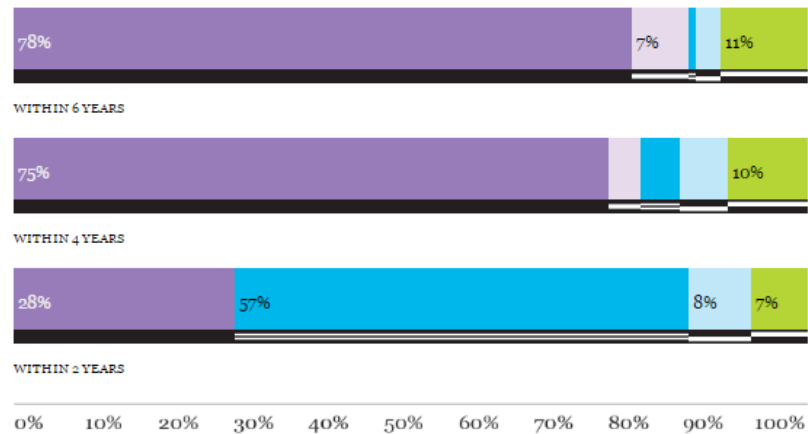

[view detail data for graph »](#)

Full-Time Transfer

Full-Time Transfer Students Starting Fall 2009

Number of students: 1,286

roll over each bar for detail data

- Graduated: Reporting institution
- Transferred & Graduated: Other Institution
- Enrolled: Reporting institution
- Transferred & Enrolled: Other Institution
- Current Status Unknown