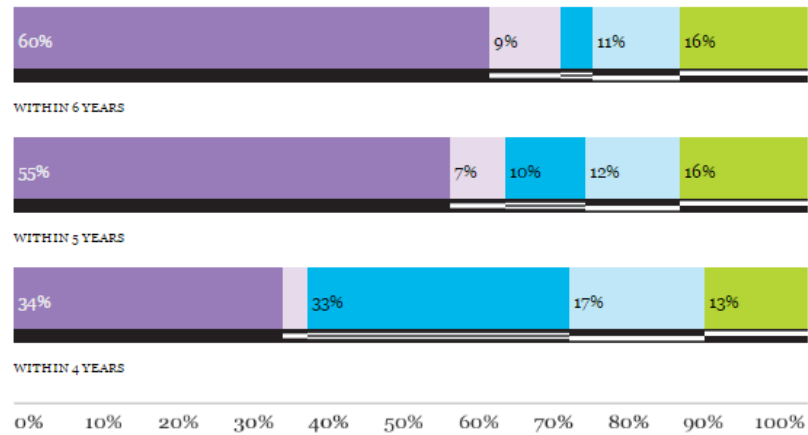

First-Time Full-Time Students Starting Fall 2009

Number of students: 3,126

roll over each bar for detail data

- Graduated: Reporting institution
- Transferred & Graduated: Other Institution
- Enrolled: Reporting institution
- Transferred & Enrolled: Other Institution
- Current Status Unknown